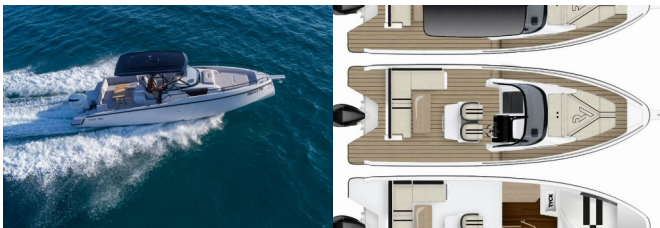

# RYCK 280

Ryck 280 (2023)

Yacht Real • ☰ ☰ ☰ ☰ 33 • 153 43 ☰ ☰ ☰ ☰ • ☰ ☰ ☰ ☰

☰ ☰ ☰ ☰ 30 69 77 202170

☰ ☰ ☰ ☰ info@yachtreal.com

Web: www.yachtreal.com

☰ ☰ ☰ ☰	ACI Marina Rovinj, Croatia
☰ ☰ ☰ ☰ ID	5039
☰ ☰ ☰ ☰	Ryck Yachts
☰ ☰ ☰ ☰	Ryck 280
☰ ☰ ☰ ☰	2023
☰ ☰ ☰	30 Ft
☰ ☰ ☰ ☰	1
☰ ☰ ☰	2
☰ ☰ ☰ ☰ ☰ ☰ ☰ ☰	10
☰ ☰ ☰ ☰ / ☰ ☰ ☰	1

**DECK:** Anchor line, Anchor swivel, Bimini top, Boat hook, Cockpit cushions, Cockpit table, Cockpit/stern, outside shower, Electric anchor windlass, Fenders, Main anchor, Mooring ropes , Remote control for anchor winch with chain counter at helm