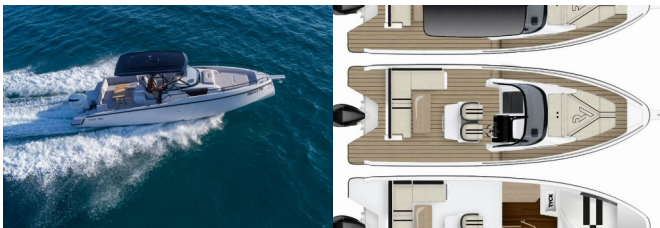

RYCK 280

Ryck 280 (2023)

Yacht Real • ☰ ☰ ☰ ☰ 33 • 153 43 ☰ ☰ ☰ ☰ • ☰ ☰ ☰ ☰

☰ ☰ ☰ ☰ 30 69 77 202170

☰ ☰ ☰ ☰ info@yachtreal.com

Web: www.yachtreal.com

| | |
|-------------------|----------------------------|
| ☰ ☰ ☰ ☰ | ACI Marina Rovinj, Croatia |
| ☰ ☰ ☰ ☰ ID | 5039 |
| ☰ ☰ ☰ ☰ | Ryck Yachts |
| ☰ ☰ ☰ ☰ | Ryck 280 |
| ☰ ☰ ☰ ☰ | 2023 |
| ☰ ☰ ☰ ☰ | 30 Ft |
| ☰ ☰ ☰ ☰ | 1 |
| ☰ ☰ ☰ ☰ | 2 |
| ☰ ☰ ☰ ☰ ☰ ☰ ☰ ☰ | 10 |
| ☰ ☰ ☰ ☰ / ☰ ☰ ☰ ☰ | 1 |

DECK: Anchor line, Anchor swivel, Bimini top, Boat hook, Cockpit cushions, Cockpit table, Cockpit/stern, outside shower, Electric anchor windlass, Fenders, Main anchor, Mooring ropes , Remote control for anchor winch with chain counter at helm