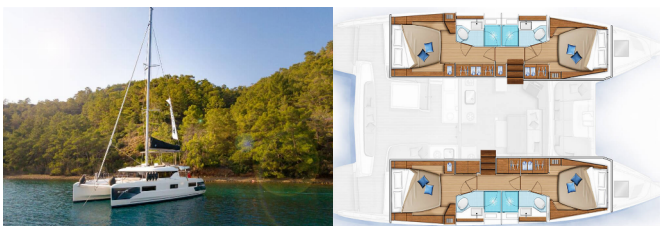

LAGOON 46

Shanti (2020)

Yacht Real • ☰ ☰ ☰ ☰ 33 • 153 43 ☰ ☰ ☰ ☰ • ☰ ☰ ☰ ☰

☰ ☰ ☰ ☰ 30 69 77 202170

☰ ☰ ☰ ☰ info@yachtreal.com

Web: www.yachtreal.com

☰ ☰ ☰ ☰	Fethiye, Yacht Classic Hotel Marina, Turkey
☰ ☰ ☰ ☰ ID	4910
☰ ☰ ☰ ☰ ☰ ☰ ☰ ☰	Lagoon
☰ ☰ ☰ ☰ ☰ ☰ ☰ ☰	Shanti
☰ ☰ ☰ ☰ ☰ ☰ ☰ ☰	2020
☰ ☰ ☰ ☰ ☰ ☰ ☰ ☰	46 Ft
☰ ☰ ☰ ☰ ☰ ☰ ☰ ☰ ☰ ☰	4 + 1
☰ ☰ ☰ ☰ ☰ ☰ ☰ ☰ ☰ ☰	8 + 1
☰ ☰ ☰ ☰ ☰ ☰ ☰ ☰ ☰ ☰ ☰ ☰ ☰ ☰	9
☰ ☰ ☰ ☰ ☰ ☰ ☰ ☰ ☰ ☰ ☰ ☰ ☰ ☰ ☰ ☰	4

DECK: Bimini top, Cockpit fridge, Cockpit light, Deck lights, Dinghy, Dinghy hydraulic lifting system, Flybridge, Outboard engine, Sun loungers

ENTERTAINMENT: Fishing equipment, Fusion radio, Indoor speakers, Outdoor speakers