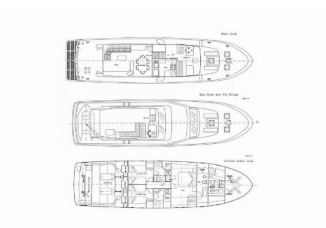

M/Y BLANKA

M/Y Blanka - Refitted 2017 (1990)

Yacht Real • ☰ ☰ ☰ ☰ ☰ 33 • 153 43 ☰ ☰ ☰ ☰ ☰ • ☰ ☰ ☰ ☰ ☰

☰ ☰ ☰ ☰ ☰ 30 69 77 202170

☰ ☰ ☰ ☰ ☰ info@yachtreal.com

Web: www.yachtreal.com

| | |
|-----------------------|----------------------------|
| ☰ ☰ ☰ ☰ ☰ | ACI Marina Split, Croatia |
| ☰ ☰ ☰ ☰ ☰ ID | 4433 |
| ☰ ☰ ☰ ☰ ☰ | CCYD |
| ☰ ☰ ☰ ☰ ☰ | M/Y Blanka - Refitted 2017 |
| ☰ ☰ ☰ ☰ ☰ | 1990 |
| ☰ ☰ ☰ ☰ ☰ | 72 Ft |
| ☰ ☰ ☰ ☰ ☰ | 3 |
| ☰ ☰ ☰ ☰ ☰ | 6 + 2 |
| ☰ ☰ ☰ ☰ ☰ / ☰ ☰ ☰ ☰ ☰ | 3 |

DECK: Bathing platform, Cockpit table, Cockpit/stern, outside shower, Deck lights, Dinghy, Electric anchor windlass, Flybridge, Gangway, Grill/Barbecue/Plancha, Hydraulic gangway, Hydraulic lifting swimming platform, Sun tent, Sundeck cushions, Swimming ladder, Teak cockpit, Teak deck