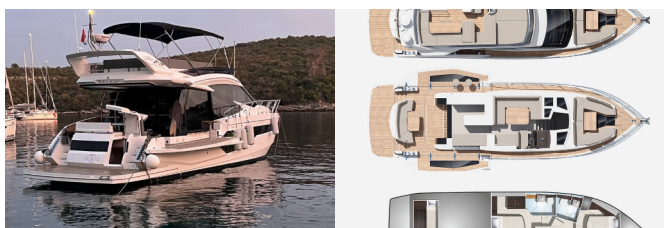

GALEON 500

Champ Atlantis (2023)

Yacht Real • ☰ ☰ ☰ ☰ ☰ 33 • 153 43 ☰ ☰ ☰ ☰ ☰

☰ ☰ ☰ ☰ ☰ 30 69 77 202170

☰ ☰ ☰ ☰ ☰ info@yachtreal.com

Web: www.yachtreal.com

☰ ☰ ☰ ☰ ☰	Marina Kastela, Croatia
☰ ☰ ☰ ☰ ☰ ID	4314
☰ ☰ ☰ ☰ ☰	Galeon
☰ ☰ ☰ ☰ ☰	Champ Atlantis
☰ ☰ ☰ ☰ ☰	2023
☰ ☰ ☰ ☰ ☰	53 Ft
☰ ☰ ☰ ☰ ☰	3 + 1
☰ ☰ ☰ ☰ ☰	6 + 1
☰ ☰ ☰ ☰ ☰ / ☰ ☰ ☰ ☰ ☰	2 + 1

DECK: Anchor chain counter, Bimini top, Cockpit grill, Cockpit seat cushions with backrest, Cockpit table, Cockpit/stern, outside shower, Hydraulic gangway, Hydraulic lifting swimming platform, LED outdoor ambiance lights, Sun deck, Swimming ladder

INTERIOR: Bedlinen and towels, Foldable table

NAVIGATION: AIS, Autopilot, GPS chart plotter, Stern thruster, Trim tabs

SAFETY: VHF radio

SAILS: Winch

YACHT ELECTRICS: 12V Socket, Air Conditioning, Battery charger, Bilge pump - Electric, Generator, Heating, Inverter, Shore connection 220 V, Water heater