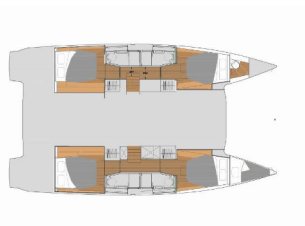

Yacht Real • ☰ ☰ ☰ ☰ 33 • 153 43 ☰ ☰ ☰ ☰ • ☰ ☰ ☰ ☰

☰ ☰ ☰ ☰ 30 69 77 202170

☰ ☰ ☰ ☰ info@yachtreal.com

Web: www.yachtreal.com