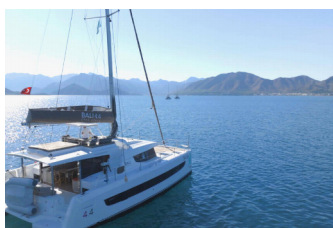

BALI 4.4

Ediba Libra (2023)

Yacht Real • ☰ ☰ ☰ ☰ ☰ 33 • 153 43 ☰ ☰ ☰ ☰ ☰ • ☰ ☰ ☰ ☰ ☰

☰ ☰ ☰ ☰ ☰ 30 69 77 202170

☰ ☰ ☰ ☰ ☰ info@yachtreal.com

Web: www.yachtreal.com

☰ ☰ ☰ ☰ ☰	Marmaris, Albatros Marina, Turkey
☰ ☰ ☰ ☰ ☰ ID	4147
☰ ☰ ☰ ☰ ☰	Catana
☰ ☰ ☰ ☰ ☰	Ediba Libra
☰ ☰ ☰ ☰ ☰	2023
☰ ☰ ☰ ☰ ☰	44 Ft
☰ ☰ ☰ ☰ ☰	4 + 1
☰ ☰ ☰ ☰ ☰	8 + 1
☰ ☰ ☰ ☰ ☰ ☰ ☰ ☰ ☰ ☰	9
☰ ☰ ☰ ☰ ☰ / ☰ ☰ ☰ ☰	4 + 1