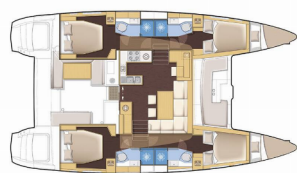

LAGOON 450

Mar?elina (2015)

Yacht Real • ☰ ☰ ☰ ☰ 33 • 153 43 ☰ ☰ ☰ ☰ • ☰ ☰ ☰ ☰

☰ ☰ ☰ ☰ 30 69 77 202170

☰ ☰ ☰ ☰ info@yachtreal.com

Web: www.yachtreal.com

DECK: Bimini top, Cockpit cushions, Cockpit table, Cockpit/stern, outside shower, Dinghy, Electric anchor windlass, Outboard engine

ENTERTAINMENT: Radio CD mp3 player + USB, TV + DVD

GALLEY: Hot water, Ice maker, Refrigerator

INTERIOR: Bed linen, Electric toilet, Towels

NAVIGATION: Autopilot, Echosounder/Depthsounder, GPS chart plotter - cockpit, Speedometer (Speed log)

SAILS: Electric winch, Lazy bag, Lazy jacks

YACHT ELECTRICS: Air Conditioning, Generator, Heating, Shore connection 220 V

☰ ☰ ☰ ☰	Marina Mandalina, Sibenik, Croatia
☰ ☰ ☰ ☰ ID	395
☰ ☰ ☰ ☰	Lagoon
☰ ☰ ☰ ☰	Mar?elina
☰ ☰ ☰ ☰	2015
☰ ☰ ☰ ☰	46 Ft
☰ ☰ ☰ ☰	4 + 2
☰ ☰ ☰ ☰	8 + 2 + 2
☰ ☰ ☰ ☰ / ☰ ☰ ☰ ☰	4