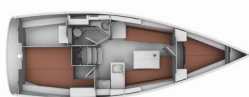

Yacht Real • ☰ ☰ ☰ ☰ ☰ 33 • 153 43 ☰ ☰ ☰ ☰ ☰ • ☰ ☰ ☰ ☰ ☰

☰ ☰ ☰ ☰ ☰ 30 69 7 202170

☰ ☰ ☰ ☰ ☰ info@yachtreal.com

Web: www.yachtreal.com