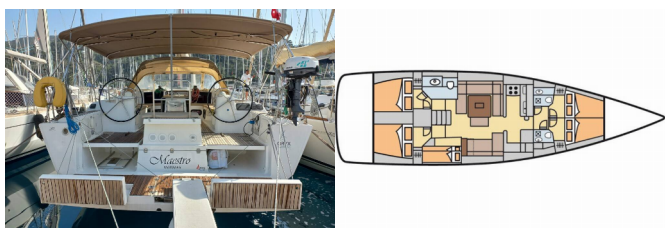

DUFOUR 500 GL

Maestro (2014)

Yacht Real • ☰ ☰ ☰ ☰ 33 • 153 43 ☰ ☰ ☰ ☰ • ☰ ☰ ☰ ☰

☰ ☰ ☰ ☰ 30 69 77 202170

☰ ☰ ☰ ☰ info@yachtreal.com

Web: www.yachtreal.com

☰ ☰ ☰ ☰	Marmaris, Netsel Marina, Turkey
☰ ☰ ☰ ☰ ID	3546
☰ ☰ ☰ ☰	Dufour
☰ ☰ ☰ ☰	Maestro
☰ ☰ ☰ ☰	2014
☰ ☰ ☰ ☰	48 Ft
☰ ☰ ☰ ☰	5
☰ ☰ ☰ ☰	10
☰ ☰ ☰ ☰ ☰ ☰ ☰ ☰	10
☰ ☰ ☰ ☰ / ☰ ☰ ☰ ☰	3

DECK: Anchor with chain, Bathing platform, Bimini top, Boat hook, Bosun's chair (Safe seat) (boatswain's chair), Cockpit cushions, Cockpit grill, Cockpit table, Cockpit/stern, outside shower, Dinghy, Electric anchor windlass, Fenders, Ice box in cockpit, Jerry cans for diesel, Mooring ropes, Outside cushions, Round/globular fender, Sprayhood, Sun mattresses, Sun tent, Winch handles

ENTERTAINMENT: Radio CD mp3 player

GALLEY: Gas bottles, Gas cookers, Hot water, Kitchen utensils (Galley equipment, cutlery), Oven, Refrigerator

INTERIOR: Barometer, Clock, Convertible table in salon

NAVIGATION: Autopilot, Binoculars, Bow thruster, Compass, Complete navigation equipment, Echosounder/Depthsounder, GPS chart plotter - cockpit, Harbour guides, Nautical charts, Navigation set, Speedometer (Speed log), Wind/speed/depth instruments

SAFETY: Automatic Inflatable Life Jacket, Distress signals, Fire extinguisher, First aid kit, Fog horn, Life belts (Safety harness), Liferaft, Sos Dan Buoy, Torch, VHF radio

SAILS: Lazy bag, Lazy jacks

YACHT ELECTRICS: 12V Socket, 220V socket, Air Conditioning, Battery charger, Bilge pump - Electric, Inverter, Shore connection 220 V, Shore power cable