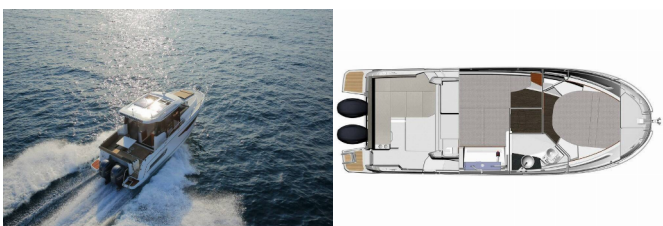

MERRY FISHER 895

Mihaela (2020)

Yacht Real • ☰ ☰☰☰☰ 33 • 153 43 ☰ ☰☰☰☰ • ☰☰☰☰

☰☰☰☰☰ 30 69 77 202170

☰☰☰☰☰ info@yachtreal.com

Web: www.yachtreal.com

DECK: Anchor, Bimini top, Boat hook, Cockpit table, Cockpit/stern, outside shower, Electric anchor windlass, Mooring ropes , Sun awning (aft and forward)

YACHT ELECTRICS: 12V Socket, Air Conditioning, Battery charger , Fish finder, Heating, Shore connection 220 V

☰☰☰☰☰☰☰☰☰☰	Trogir, Marina Trogir (ex.SCT), Croatia
☰☰☰☰☰☰☰☰☰☰	ID 3518
☰☰☰☰☰☰☰☰☰☰	Jeanneau
☰☰☰☰☰☰☰☰☰☰	Mihaela
☰☰☰☰☰☰☰☰☰☰	2020
☰☰☰☰☰☰☰☰☰☰	29 Ft
☰☰☰☰☰☰☰☰☰☰	2
☰☰☰☰☰☰☰☰☰☰	4 + 2
☰☰☰☰☰☰☰☰☰☰	10
☰☰☰☰☰☰☰☰☰☰	1