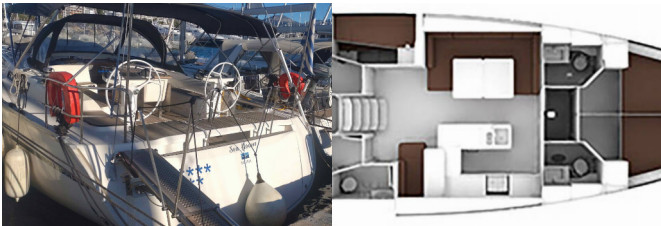

BAVARIA CRUISER 56

ECONOMY (2015)

Yacht Real • ☰ ☰ ☰ ☰ ☰ 33 • 153 43 ☰ ☰ ☰ ☰ ☰ • ☰ ☰ ☰ ☰ ☰

☰ ☰ ☰ ☰ ☰ 30 69 77 202170

☰ ☰ ☰ ☰ ☰ info@yachtreal.com

Web: www.yachtreal.com

☰ ☰ ☰ ☰ ☰	Athens, Alimos Marina, Greece
☰ ☰ ☰ ☰ ☰ ID	3371
☰ ☰ ☰ ☰ ☰	Bavaria
☰ ☰ ☰ ☰ ☰	ECONOMY
☰ ☰ ☰ ☰ ☰	2015
☰ ☰ ☰ ☰ ☰	55 Ft
☰ ☰ ☰ ☰ ☰	6
☰ ☰ ☰ ☰ ☰	12
☰ ☰ ☰ ☰ ☰ ☰ ☰ ☰ ☰ ☰	12
☰ ☰ ☰ ☰ ☰ / ☰ ☰ ☰ ☰	4