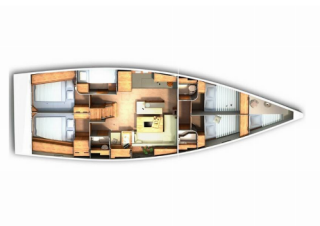

Yacht Real • ☰ ☰☰☰☰ 33 • 153 43 ☰ ☰☰☰☰ • ☰☰☰☰☰

+30 6977 202170

info@yachtreal.com :

Web: www.yachtreal.com