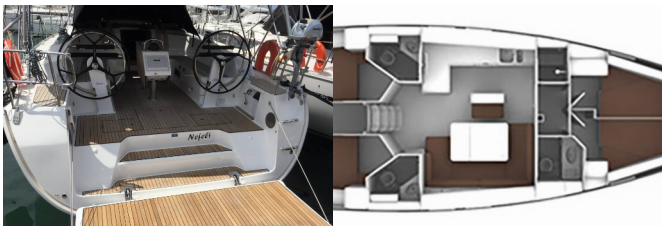

BAVARIA CRUISER 46

PRESTIGE (2021)

Yacht Real • ☰ ☰ ☰ ☰ ☰ 33 • 153 43 ☰ ☰ ☰ ☰ ☰ • ☰ ☰ ☰ ☰ ☰

☰ ☰ ☰ ☰ ☰ 30 69 77 202170

☰ ☰ ☰ ☰ ☰ info@yachtreal.com

Web: www.yachtreal.com

| | |
|---------------------|------------------|
| ☰ ☰ ☰ ☰ ☰ | Skiathos, Greece |
| ☰ ☰ ☰ ☰ ☰ ID | 3164 |
| ☰ ☰ ☰ ☰ ☰ | Bavaria |
| ☰ ☰ ☰ ☰ ☰ | PRESTIGE |
| ☰ ☰ ☰ ☰ ☰ | 2021 |
| ☰ ☰ ☰ ☰ ☰ | 47 Ft |
| ☰ ☰ ☰ ☰ ☰ | 4 |
| ☰ ☰ ☰ ☰ ☰ | 8 + 1 |
| ☰ ☰ ☰ ☰ ☰ ☰ ☰ ☰ ☰ ☰ | 9 |
| ☰ ☰ ☰ ☰ ☰ / ☰ ☰ ☰ ☰ | 3 |