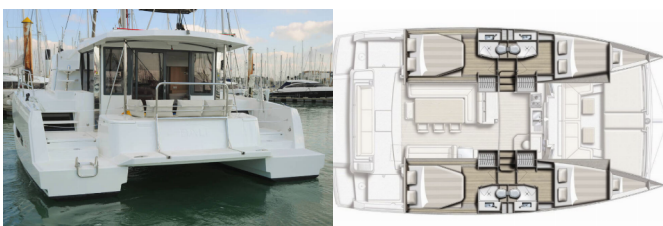

BALI 4.1

Hephaestus (2021)

Yacht Real • ☰ ☰ ☰ ☰ 33 • 153 43 ☰ ☰ ☰ ☰ • ☰ ☰ ☰ ☰

☰ ☰ ☰ ☰ 30 69 77 202170

☰ ☰ ☰ ☰ info@yachtreal.com

Web: www.yachtreal.com

DECK: Cockpit cushions, Cockpit/stern, outside shower, Dinghy, Electric anchor windlass, Hard Top Bimini, Outboard engine

ENTERTAINMENT: Radio CD mp3 player

GALLEY: Freezer, Hot water, Refrigerator

INTERIOR: Electric fans, Electric toilet

NAVIGATION: Autopilot, Echosounder/Depthsounder, GPS chart plotter - cockpit, Speedometer (Speed log), Wind instrument/Anemometer