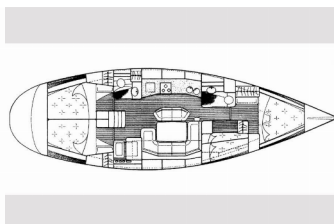

GRAND SOLEIL 46.3

Anatela (2004)

Yacht Real • ☰ ☰ ☰ ☰ 33 • 153 43 ☰ ☰ ☰ ☰ • ☰ ☰ ☰ ☰

+30 6977 202170

info@yachtreal.com :

Web: www.yachtreal.com

☰ ☰ ☰ ☰	Marina Mandalina, Sibenik, Croatia
☰ ☰ ☰ ☰	ID 3
☰ ☰ ☰ ☰	Cantiere Del Pardo (Grand Soleil)
☰ ☰ ☰ ☰	Anatela
☰ ☰ ☰ ☰	2004
☰ ☰ ☰ ☰	47 Ft
☰ ☰ ☰ ☰	4
☰ ☰ ☰ ☰	8 + 2
☰ ☰ ☰ ☰ / ☰ ☰ ☰ ☰	2

DECK: Anchor with chain, Anchor with rope , Bimini top, Boat hook, Cockpit cushions, Cockpit table, Cockpit/stern, outside shower, Deck brush, Dinghy, Electric anchor windlass, Fenders, Gangway, Main anchor, Mooring ropes , Outboard engine, Plastic bucket, Sea/Storm drogue anchor, Spare anchor (Reserve, Auxiliary anchor), Sprayhood, Swimming ladder, Teak cockpit, Water hose, Winch handles

SAILS: Electric winch, Lazy bag, Lazy jacks, Spinnaker boom

YACHT ELECTRICS: Heating, Shore connection 220 V

Grand Soleil 46.3 Anatela (2004)

21.09. - 28.09.2024

μ

28.09. - 05.10.2024

μ

05.10. - 31.12.2024