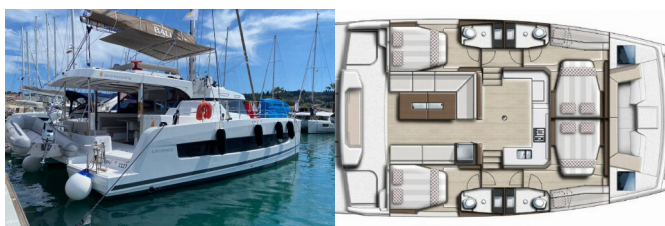

BALI CATSPACE

Discovery (2022)

Yacht Real • ☰ ☰ ☰ ☰ 33 • 153 43 ☰ ☰ ☰ ☰ • ☰ ☰ ☰ ☰

☰ ☰ ☰ ☰ 30 69 77 202170

☰ ☰ ☰ ☰ info@yachtreal.com

Web: www.yachtreal.com

☰ ☰ ☰ ☰	Volos, Greece
☰ ☰ ☰ ☰ ID	2896
☰ ☰ ☰ ☰	Catana
☰ ☰ ☰ ☰	Discovery
☰ ☰ ☰ ☰	2022
☰ ☰ ☰ ☰	40 Ft
☰ ☰ ☰ ☰	4
☰ ☰ ☰ ☰	10 + 2
☰ ☰ ☰ ☰ ☰ ☰ ☰ ☰	12
☰ ☰ ☰ ☰ / ☰ ☰ ☰ ☰	4

DECK: Bathing platform, Bimini top, Bosun's chair (Safe seat) (boatswain's chair), Cockpit cushions, Cockpit table, Cockpit/stern, outside shower, Dinghy, Electric anchor windlass, Flybridge, Gangway, Main anchor, Swimming ladder