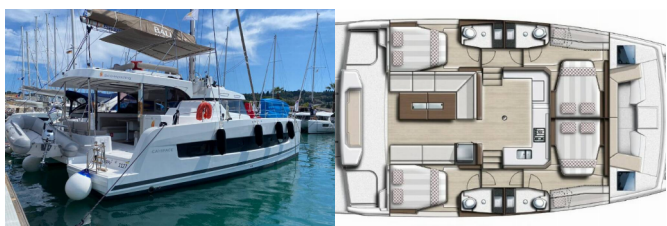

BALI CATSPACE

Helona (2022)

Yacht Real • ☰ ☰☰☰☰ 33 • 153 43 ☰ ☰☰☰☰ • ☰☰☰☰☰

☰☰☰☰☰ 30 69 77 202170

☰☰☰☰☰ info@yachtreal.com

Web: www.yachtreal.com

☰☰☰☰☰	Volos, Greece
☰☰☰☰☰ ID	2896
☰☰☰☰☰	Catana
☰☰☰☰☰	Helona
☰☰☰☰☰	2022
☰☰☰☰☰	40 Ft
☰☰☰☰☰	4
☰☰☰☰☰	10 + 2
☰☰☰☰☰☰☰☰☰☰	12
☰☰☰☰☰ / ☰☰☰☰☰	4

COMFORT: Cockpit cushions

DECK: Bathing platform, Bimini top, Bosun's chair (Safe seat) (boatswain's chair), Cockpit table, Cockpit/stern, outside shower, Dinghy, Electric anchor windlass, Flybridge, Gangway, Main anchor, Swimming ladder