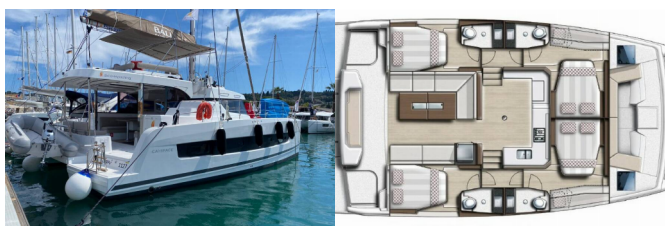

BALI CATSPACE

Discovery (2022)

Yacht Real • ☰ ☰ ☰ ☰ ☰ 33 • 153 43 ☰ ☰ ☰ ☰ ☰

☰ ☰ ☰ ☰ ☰ 697 202170

☰ ☰ ☰ ☰ ☰ info@yachtreal.com

Web: www.yachtreal.com

☰ ☰ ☰ ☰ ☰	Volos, Greece
☰ ☰ ☰ ☰ ☰ ID	2896
☰ ☰ ☰ ☰ ☰	Catana
☰ ☰ ☰ ☰ ☰	Discovery
☰ ☰ ☰ ☰ ☰	2022
☰ ☰ ☰ ☰ ☰	40 Ft
☰ ☰ ☰ ☰ ☰	4
☰ ☰ ☰ ☰ ☰	10 + 2
☰ ☰ ☰ ☰ ☰ ☰ ☰ ☰ ☰ ☰	12
☰ ☰ ☰ ☰ ☰ / ☰ ☰ ☰ ☰	4

DECK: Bathing platform, Bimini top, Bosun's chair (Safe seat) (boatswain's chair), Cockpit cushions, Cockpit table, Cockpit/stern, outside shower, Dinghy, Electric anchor windlass, Flybridge, Gangway, Main anchor, Swimming ladder

SAILS: Electric winch, Lazy bag, Lazy jacks

YACHT ELECTRICS: 12V Socket, 220V socket, Battery charger, Converter 220V/12V, Inverter, Shore connection 220 V, Solar panels

Bali Catspace Discovery (2022)

21.09. - 28.09.2024