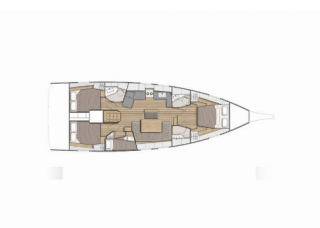

# OCEANIS 46.1 FIRST LINE

Naima (2022)

Yacht Real • ☰ ☰ ☰ ☰ 33 • 153 43 ☰ ☰ ☰ ☰ • ☰ ☰ ☰ ☰

☰ ☰ ☰ ☰ 30 69 77 202170

☰ ☰ ☰ ☰ info@yachtreal.com

Web: www.yachtreal.com

☰ ☰ ☰ ☰	Athens, Alimos Marina, Greece
☰ ☰ ☰ ☰ ID	2881
☰ ☰ ☰ ☰	Beneteau
☰ ☰ ☰ ☰	Naima
☰ ☰ ☰ ☰	2022
☰ ☰ ☰ ☰	48 Ft
☰ ☰ ☰ ☰	4
☰ ☰ ☰ ☰	8 + 2
☰ ☰ ☰ ☰ ☰ ☰ ☰ ☰	10
☰ ☰ ☰ ☰ / ☰ ☰ ☰ ☰	2

**DECK:** Bimini top, Cockpit cushions, Dinghy, Electric anchor windlass, Gangway, Outboard engine, Sprayhood, Teak deck

**ENTERTAINMENT:** Fusion radio, Indoor speakers, Outdoor speakers

**GALLEY:** Coffee machine, Hot water, Refrigerator

**INTERIOR:** Bed linen, Convertible table in salon, Electric fans

**NAVIGATION:** Autopilot, Bow thruster, GPS chart plotter - cockpit

**SAFETY:** VHF radio

**SAILS:** Electric winch

**YACHT ELECTRICS:** Air Conditioning, Generator, Inverter, Solar panels, USB sockets