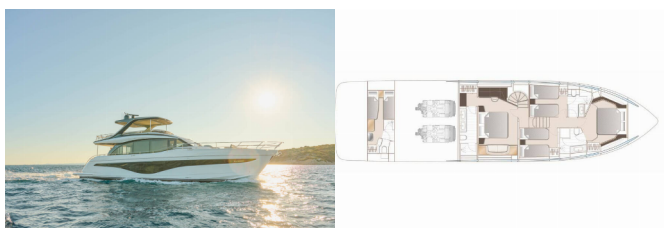

PRINCESS Y72

Elizabeth (2022)

Yacht Real • ☰ ☰ ☰ ☰ ☰ 33 • 153 43 ☰ ☰ ☰ ☰ ☰

☰ ☰ ☰ ☰ ☰ 30 69 77 202170

☰ ☰ ☰ ☰ ☰ info@yachtreal.com

Web: www.yachtreal.com

☰ ☰ ☰ ☰ ☰	Marina Lav - Podstrana, Croatia
☰ ☰ ☰ ☰ ☰ ID	2850
☰ ☰ ☰ ☰ ☰	Princess Yachts
☰ ☰ ☰ ☰ ☰	Elizabeth
☰ ☰ ☰ ☰ ☰	2022
☰ ☰ ☰ ☰ ☰	75 Ft
☰ ☰ ☰ ☰ ☰	4 + 1
☰ ☰ ☰ ☰ ☰	8 + 2
☰ ☰ ☰ ☰ ☰ / ☰ ☰ ☰ ☰ ☰	3 + 1

DECK: Bar, Cockpit cushions, Electric anchor windlass, Hard Top Bimini, Hydraulic gangway, Hydraulic lifting swimming platform, LED outdoor ambiance lights, Teak cockpit, Teak deck, Teak table

ENTERTAINMENT: CD player, DVD player, LED TV, Seabob, Snorkeling equipment, Sound System, Stand up paddle (SUP), Towables, Wi-Fi Internet