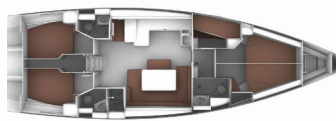

BAVARIA CRUISER 51

Alissa (2016)

Yacht Real • ☰ ☰ ☰ ☰ 33 • 153 43 ☰ ☰ ☰ ☰ ☰ ☰

☰ ☰ ☰ ☰ 30 69 77 202170

☰ ☰ ☰ ☰ info@yachtreal.com

Web: www.yachtreal.com

☰ ☰ ☰ ☰ ☰	Palma De Mallorca, La Lonja, Spain
☰ ☰ ☰ ☰ ☰ ID	2741
☰ ☰ ☰ ☰ ☰	Bavaria
☰ ☰ ☰ ☰ ☰	Alissa
☰ ☰ ☰ ☰ ☰	2016
☰ ☰ ☰ ☰ ☰	51 Ft
☰ ☰ ☰ ☰ ☰	5
☰ ☰ ☰ ☰ ☰	10
☰ ☰ ☰ ☰ ☰ / ☰ ☰ ☰ ☰	3