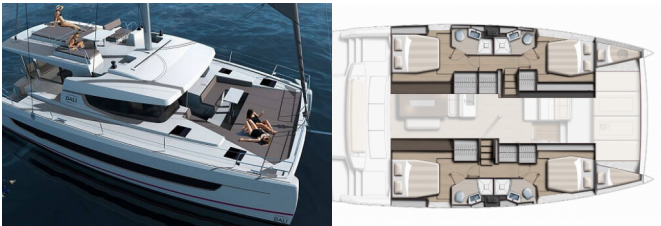

# BALI 4.6

Ani Yasa (2021)

Yacht Real • ☰ ☰ ☰ ☰ 33 • 153 43 ☰ ☰ ☰ ☰ • ☰ ☰ ☰ ☰

☰ ☰ ☰ ☰ 30 69 77 202170

☰ ☰ ☰ ☰ info@yachtreal.com

Web: www.yachtreal.com

**ENTERTAINMENT:** Bose Sound System

**GALLEY:** Dishwasher, Microwave, Oven, Refrigerator

**INTERIOR:** Washing machine

**YACHT ELECTRICS:** Air Conditioning, Generator, Watermaker - desalinator

☰ ☰ ☰ ☰	Fethiye, Ece Saray Marina Resort, Turkey
☰ ☰ ☰ ☰ ID	2588
☰ ☰ ☰ ☰	Catana
☰ ☰ ☰ ☰	Ani Yasa
☰ ☰ ☰ ☰	2021
☰ ☰ ☰ ☰	47 Ft
☰ ☰ ☰ ☰	4 + 2
☰ ☰ ☰ ☰	8 + 2
☰ ☰ ☰ ☰ / ☰ ☰ ☰ ☰	4 + 1