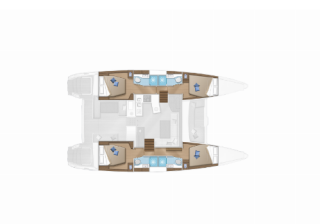

LAGOON 450 F

Annie (2020)

Yacht Real • ☰ ☰ ☰ ☰ 33 • 153 43 ☰ ☰ ☰ ☰ • ☰ ☰ ☰ ☰

☰ ☰ ☰ ☰ 30 69 77 202170

☰ ☰ ☰ ☰ info@yachtreal.com

Web: www.yachtreal.com

☰ ☰ ☰ ☰	Athens, Alimos Marina, Greece
☰ ☰ ☰ ☰ ID	2252
☰ ☰ ☰ ☰	Lagoon
☰ ☰ ☰ ☰	Annie
☰ ☰ ☰ ☰	2020
☰ ☰ ☰ ☰	46 Ft
☰ ☰ ☰ ☰	4 + 2
☰ ☰ ☰ ☰	8 + 2 + 2
☰ ☰ ☰ ☰ ☰ ☰ ☰ ☰	12
☰ ☰ ☰ ☰ / ☰ ☰ ☰ ☰	4 + 1

COMFORT: Bed linen

DECK: Bimini top, Cockpit/stern, outside shower, Dinghy, Electric anchor windlass, Gangway, Hydraulic gangway, Outboard engine, Sprayhood

ENTERTAINMENT: Indoor speakers, Outdoor speakers, Radio mp3 player, Stand up paddle (SUP) - FREE

GALLEY: Coffee machine, Hot water, Refrigerator

INTERIOR: Convertible table in salon, Electric fans, Electric toilet

NAVIGATION: Autopilot, GPS chart plotter - cockpit

SAFETY: EPIRB-Distress radio beacons, GMDSS - Global Maritime Distress and Safety System, VHF radio