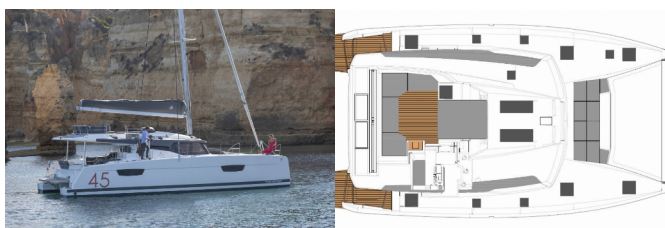

FOUNTAINE PAJOT ELBA 45

Lazuli (2020)

Yacht Real • ☰ ☰ ☰ ☰ 33 • 153 43 ☰ ☰ ☰ ☰ • ☰ ☰ ☰ ☰

☰ ☰ ☰ ☰ 30 69 77 202170

☰ ☰ ☰ ☰ info@yachtreal.com

Web: www.yachtreal.com

☰ ☰ ☰ ☰	Athens, Alimos Marina, Greece
☰ ☰ ☰ ☰ ID	2241
☰ ☰ ☰ ☰	Fountaine Pajot
☰ ☰ ☰ ☰	Lazuli
☰ ☰ ☰ ☰	2020
☰ ☰ ☰ ☰	44 Ft
☰ ☰ ☰ ☰	4 + 2
☰ ☰ ☰ ☰	8 + 2 + 2
☰ ☰ ☰ ☰ ☰ ☰ ☰ ☰	12
☰ ☰ ☰ ☰ / ☰ ☰ ☰ ☰	4

DECK: Cockpit/stern, outside shower, Dinghy, Electric anchor windlass, Grill/Barbecue/Plancha, Hydraulic gangway, Outboard engine

ENTERTAINMENT: Bluetooth player, Underwater lights

GALLEY: Refrigerator, Water pump

INTERIOR: Convertible table in salon, Electric toilet

NAVIGATION: GPS chart plotter, Wind instrument/Anemometer

SAFETY: VHF radio

SAILS: Electric winch

YACHT ELECTRICS: Air Conditioning, Generator, Inverter, Plug 220V, 12 V, Solar panels, USB sockets