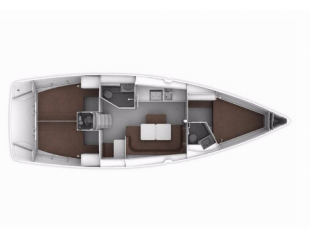

Yacht Real • ☰ ☰ ☰ ☰ ☰ 33 • 153 43 ☰ ☰ ☰ ☰ ☰

☰ ☰ ☰ ☰ ☰ 30 69 77 202170

☰ ☰ ☰ ☰ ☰ info@yachtreal.com

Web: www.yachtreal.com