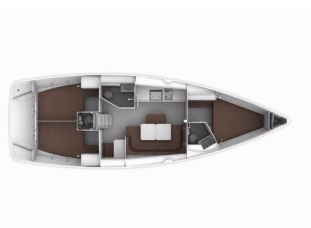

Yacht Real • ☰ ☰ ☰ ☰ 33 • 153 43 ☰ ☰ ☰ ☰ • ☰ ☰ ☰ ☰

☰ ☰ ☰ ☰ 30 69 77 202170

☰ ☰ ☰ ☰ info@yachtreal.com

Web: www.yachtreal.com