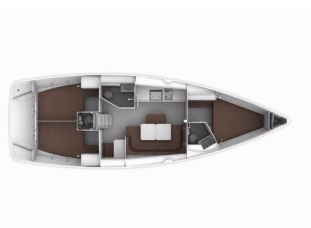

# BAVARIA CRUISER 41S

China Girl (2017)

Yacht Real • ☰ ☰ ☰ ☰ 33 • 153 43 ☰ ☰ ☰ ☰ • ☰ ☰ ☰ ☰

☰ ☰ ☰ ☰ 30 69 77 202170

☰ ☰ ☰ ☰ info@yachtreal.com

Web: www.yachtreal.com

☰ ☰ ☰ ☰	Marina Pirovac, Croatia
☰ ☰ ☰ ☰ ID	2195
☰ ☰ ☰ ☰	Bavaria
☰ ☰ ☰ ☰	China Girl
☰ ☰ ☰ ☰	2017
☰ ☰ ☰	41 Ft
☰ ☰ ☰	3
☰ ☰ ☰	6 + 2
☰ ☰ ☰ ☰ ☰ ☰ ☰ ☰	8
☰ ☰ ☰ ☰ / ☰ ☰	2

**DECK:** Anchor with chain, Bathing platform, Bimini top, Bosun's chair (Safe seat) (boatswain's chair), Canister for water, Cockpit cushions, Cockpit table, Cockpit/stern, outside shower, Dinghy, Electric anchor windlass, Fenders, Fuel funnel, Gangway, Hawser, Jerry cans for diesel, Main anchor, Main Deck Compass, Mooring ropes , Plastic bucket, Reserve motor oil, Sprayhood, Swimming ladder, Teak cockpit, Water hose, Winch handles