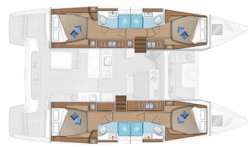

LAGOON 46

White Pearl (2020)

Yacht Real • ☰ ☰ ☰ ☰ 33 • 153 43 ☰ ☰ ☰ ☰ • ☰ ☰ ☰ ☰

☰ ☰ ☰ ☰ 30 69 77 202170

☰ ☰ ☰ ☰ info@yachtreal.com

Web: www.yachtreal.com

DECK: Cockpit fridge, Dinghy, Hydraulic gangway, Outboard engine, Teak cockpit

ENTERTAINMENT: Indoor speakers, Outdoor speakers, Radio CD mp3 player, Stand up paddle (SUP) - FREE, TV, Underwater lights, Wi-Fi Internet

GALLEY: Coffee machine, Refrigerator

INTERIOR: Bed linen, Electric fans, Electric toilet

NAVIGATION: GPS chart plotter - cockpit

SAILS: Electric winch

YACHT ELECTRICS: Air Conditioning, Generator, Inverter, Solar panels, USB sockets, Watermaker - desalinator

☰ ☰ ☰ ☰	Athens, Alimos Marina, Greece
☰ ☰ ☰ ☰ ID	2177
☰ ☰ ☰ ☰	Lagoon
☰ ☰ ☰ ☰	White Pearl
☰ ☰ ☰ ☰	2020
☰ ☰ ☰ ☰	46 Ft
☰ ☰ ☰ ☰	4 + 2
☰ ☰ ☰ ☰	8 + 2
☰ ☰ ☰ ☰ ☰ ☰ ☰ ☰	10
☰ ☰ ☰ ☰ / ☰ ☰ ☰ ☰	4 + 1