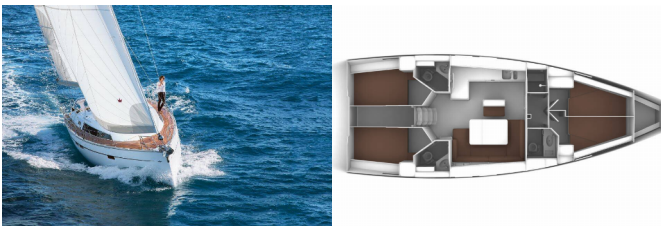

# BAVARIA CRUISER 46

Dorabella (2020)

Yacht Real • ☰ ☰ ☰ ☰ ☰ 33 • 153 43 ☰ ☰ ☰ ☰ ☰ • ☰ ☰ ☰ ☰ ☰

☰ ☰ ☰ ☰ ☰ 30 69 77 202170

☰ ☰ ☰ ☰ ☰ info@yachtreal.com

Web: www.yachtreal.com

☰ ☰ ☰ ☰ ☰	Bodrum/Turgutreis/D-Marin, Turkey
☰ ☰ ☰ ☰ ☰ ID	2151
☰ ☰ ☰ ☰ ☰	Bavaria
☰ ☰ ☰ ☰ ☰	Dorabella
☰ ☰ ☰ ☰ ☰	2020
☰ ☰ ☰ ☰ ☰	47 Ft
☰ ☰ ☰ ☰ ☰	4
☰ ☰ ☰ ☰ ☰	8
☰ ☰ ☰ ☰ ☰ ☰ ☰ ☰ ☰ ☰	8
☰ ☰ ☰ ☰ ☰ / ☰ ☰ ☰ ☰	3

**COMFORT:** Cockpit cushions, Outside cushions

**DECK:** Anchor Delta, Bimini top, Boat hook, Cockpit fridge, Cockpit/stern, outside shower, Deck brush, Dinghy, Dinghy (byboat) pump, Electric anchor windlass, Fenders, Floating rope, Fuel funnel, Gangway, Impeller, V-belt, oilfilter, Jerry cans for diesel, Jerry cans for fuel, Outboard engine, Plastic bucket, Ropes, Sponge, Sprayhood, Swimming ladder