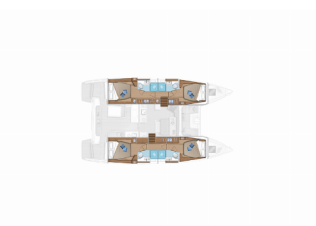

LAGOON 46

Selene (2020)

Yacht Real • ☰ ☰ ☰ ☰ 33 • 153 43 ☰ ☰ ☰ ☰ • ☰ ☰ ☰ ☰

☰ ☰ ☰ ☰ 30 69 77 202170

☰ ☰ ☰ ☰ info@yachtreal.com

Web: www.yachtreal.com

☰ ☰ ☰ ☰	Preveza Marina, Greece
☰ ☰ ☰ ☰ ID	1826
☰ ☰ ☰ ☰	Lagoon
☰ ☰ ☰ ☰	Selene
☰ ☰ ☰ ☰	2020
☰ ☰ ☰ ☰	46 Ft
☰ ☰ ☰ ☰	4 + 2
☰ ☰ ☰ ☰	8 + 2 + 2
☰ ☰ ☰ ☰ / ☰ ☰ ☰ ☰	4

DECK: Bimini top, Cockpit table, Cockpit/stern, outside shower, Davit, Dinghy, Hydraulic gangway, Outboard engine

ENTERTAINMENT: Hi-Fi system, Outdoor speakers

GALLEY: Gas cookers, Oven, Refrigerator

INTERIOR: Electric fans in cabins, Salon table