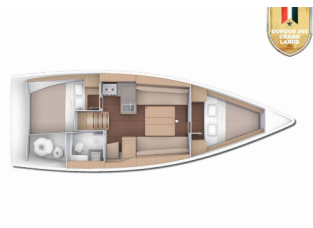

# DUFOUR 360 GL

Lola (2019)

Yacht Real • ☰ ☰ ☰ ☰ ☰ 33 • 153 43 ☰ ☰ ☰ ☰ ☰

☰ ☰ ☰ ☰ ☰ 30 69 77 202170

☰ ☰ ☰ ☰ ☰ info@yachtreal.com

Web: www.yachtreal.com

**DECK:** Bimini top, Cockpit cushions, Cockpit table, Sprayhood, Teak cockpit