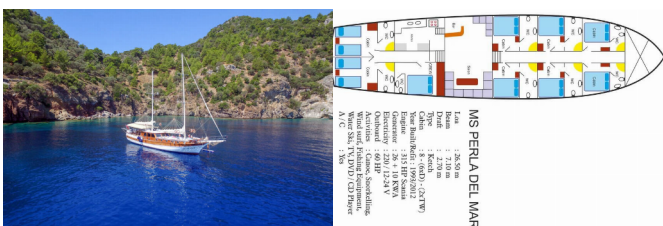

# M/S PERLA DEL MAR I

Perla Del Mar I (1993)

Yacht Real • 33 • 153 43

30 697 202170

info@yachtreal.com

Web: www.yachtreal.com

**DECK:** Outboard engine

**ENTERTAINMENT:** Canoe, CD player, Fishing equipment, Snorkeling equipment, Stand up paddle (SUP), TV + DVD, Wi-Fi Internet, Windsurf

**YACHT ELECTRICS:** Air Conditioning, Generator, Plug 220V, 24 V, Shore connection 220 V

	Marmaris Yacht Marina, Turkey
	1095
	Unknown
	Perla Del Mar I
	1993
	87 Ft
	8
	16
	8

M/S Perla Del Mar I Perla Del Mar I (1993)