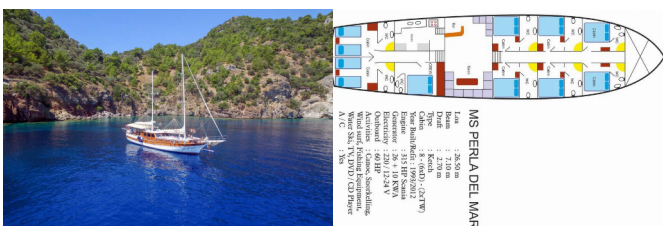

# M/S PERLA DEL MAR I

Perla Del Mar I (1993)

Yacht Real • 33 • 153 43

30 69 7 202170

info@yachtreal.com

Web: www.yachtreal.com

**DECK:** Outboard engine

**ENTERTAINMENT:** Canoe, CD player, Fishing equipment, Snorkeling equipment, Stand up paddle (SUP), TV + DVD, Wi-Fi Internet, Windsurf

**YACHT ELECTRICS:** Air Conditioning, Generator, Plug 220V, 24 V, Shore connection 220 V

	Marmaris Yacht Marina, Turkey
ID	1095
	Unknown
	Perla Del Mar I
	1993
	87 Ft
	8
	16
	8

M/S Perla Del Mar I Perla Del Mar I (1993)